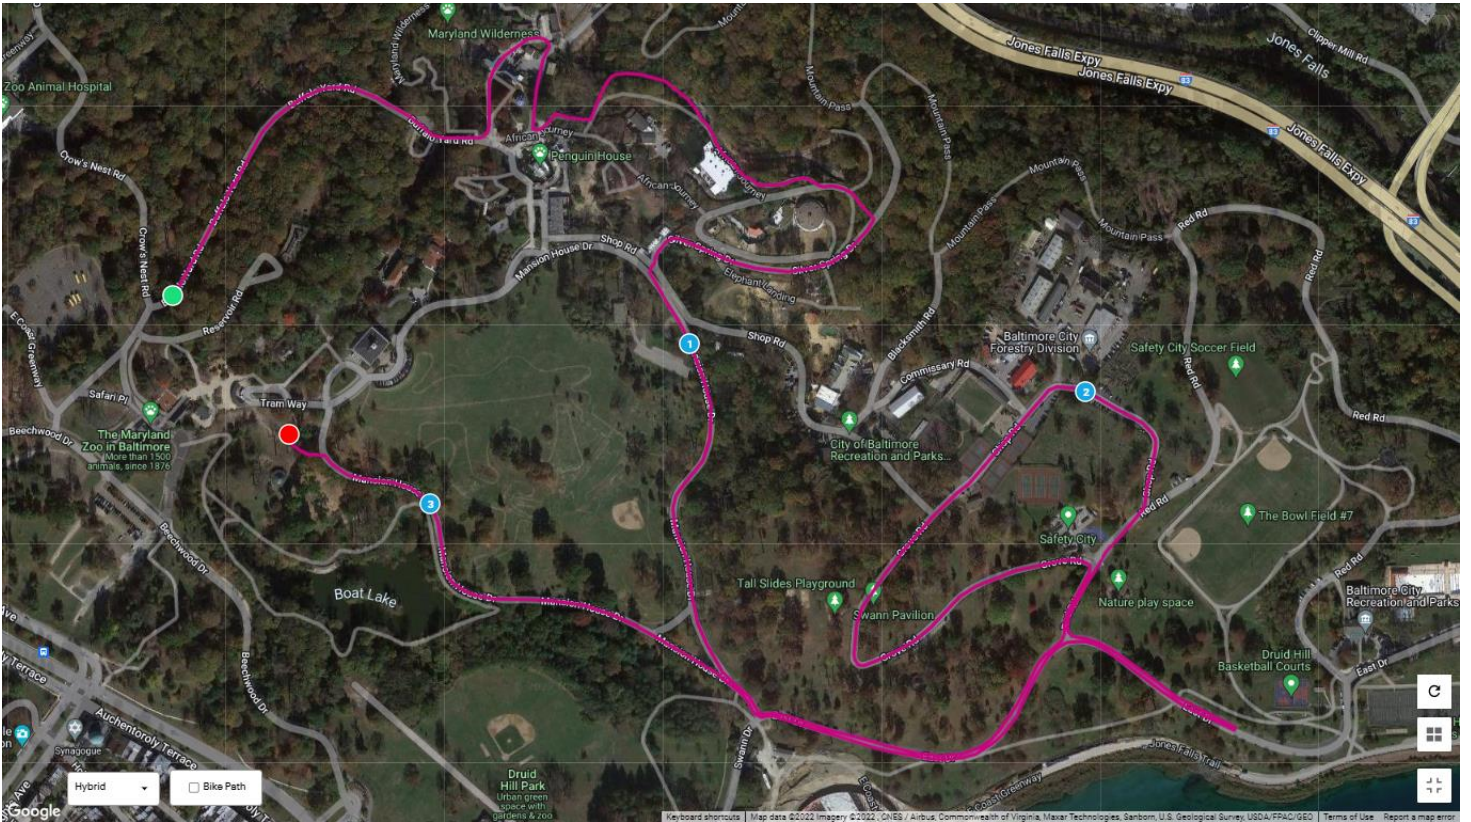

Casey Cares

START- At the MD Zoo, inside Eagle gate on Buffalo Yard Rd. Continue on Buffalo Yard Rd. Turn Left toward concessions and the Farm Yard. Continue toward the train station. Turn RIGHT to exit gate toward train tracks and continue through gate into Penguin Coast. Turn LEFT into African Journey and stay left at the deck split, toward the chimpanzee house. Continue past Chimpanzee house on right and bear LEFT toward the Lemurs. Stay Left to continue behind the giraffe house.

Turn RIGHT onto Silver Spring Drive

Exit the Zoo at Silver Spring Drive and Shop Rd at Mansion House Drive (Gate name TBD).

Turn LEFT on Mansion House drive

Stay LEFT on Mansion House Drive toward East Drive.

Turn LEFT on East Drive (In against traffic lane).

Turn LEFT on Red Rd.

Turn LEFT on Grove Rd

Grove Rd becomes Shop Rd (Continue)

Turn RIGHT on Red Rd.

Turn LEFT on East Dr.

Continue to TURN-AROUND Point Clockwise on East Drive approximately 315 feet past ornate Yellow/Red Gazebo on right side.

Return on East Drive (lake -side Lane against traffic).

Turn RIGHT on Mansion House Drive.

Bear Left on Mansion House Drive toward the Mansion House and Swan Pavillion.

FINISH- Inside the MD Zoo at Swan Pavillion.